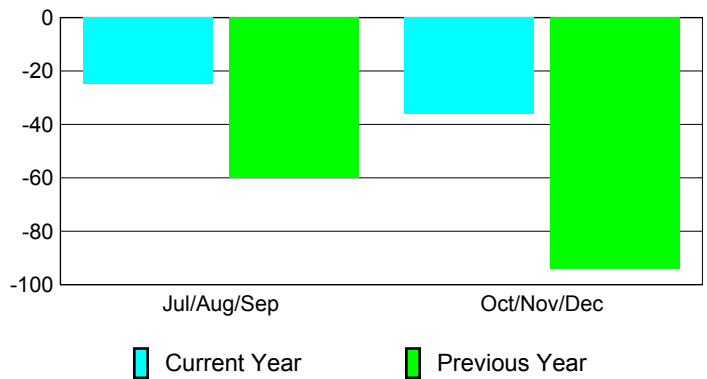

Comparison of Membership Gain/Loss

Current Year Compared to the Previous Year