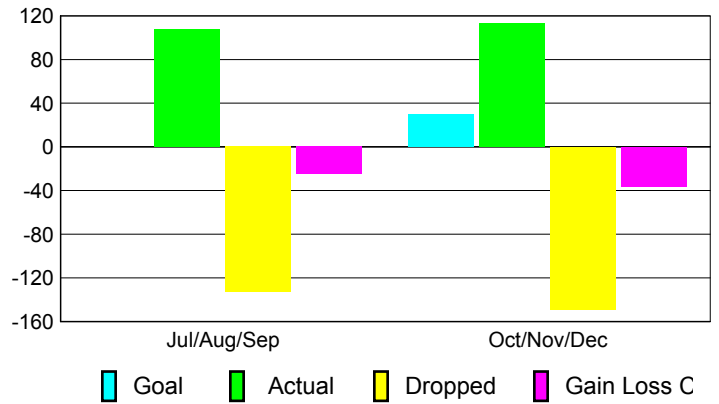

Membership Results 2010-2011

Goal, New, Dropped, Gain/Loss