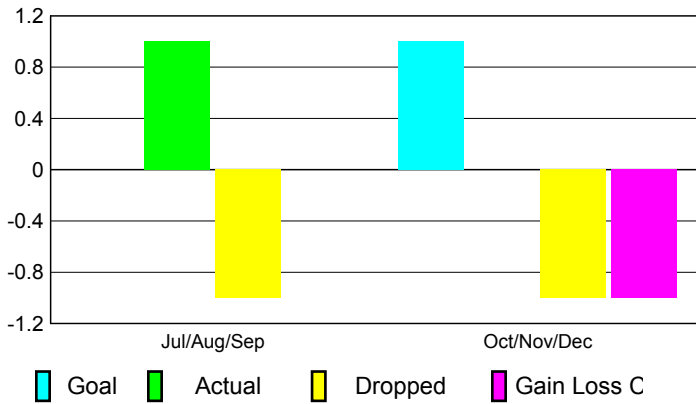

2010-2011 GMT Reports for District (or Undistricted) **District 108 YA**

GMT: **Federico STEINHAUS**

Location: **ITALY**

GMT CA: **4**

CLUBS

Club Results
2010-2011

Clubs
2009-2010

Month	New Club Goal	Actual New Clubs	Actual Dropped Clubs	Gain/Loss of Clubs	Gain/Loss of Clubs
Jul/Aug/Sep	0	1	-1	0	-1
Oct/Nov/Dec	1	0	-1	-1	0
Totals	1	1	-2	-1	-1

Club Results 2010-2011

Goal, New, Dropped, Gain/Loss

Comparison of Club Gain/Loss

Current Year Compared to the Previous Year

YTD Status Quo Clubs 2010-2011

Status Quo Clubs Compared to Status Quo Members

MEMBERSHIP